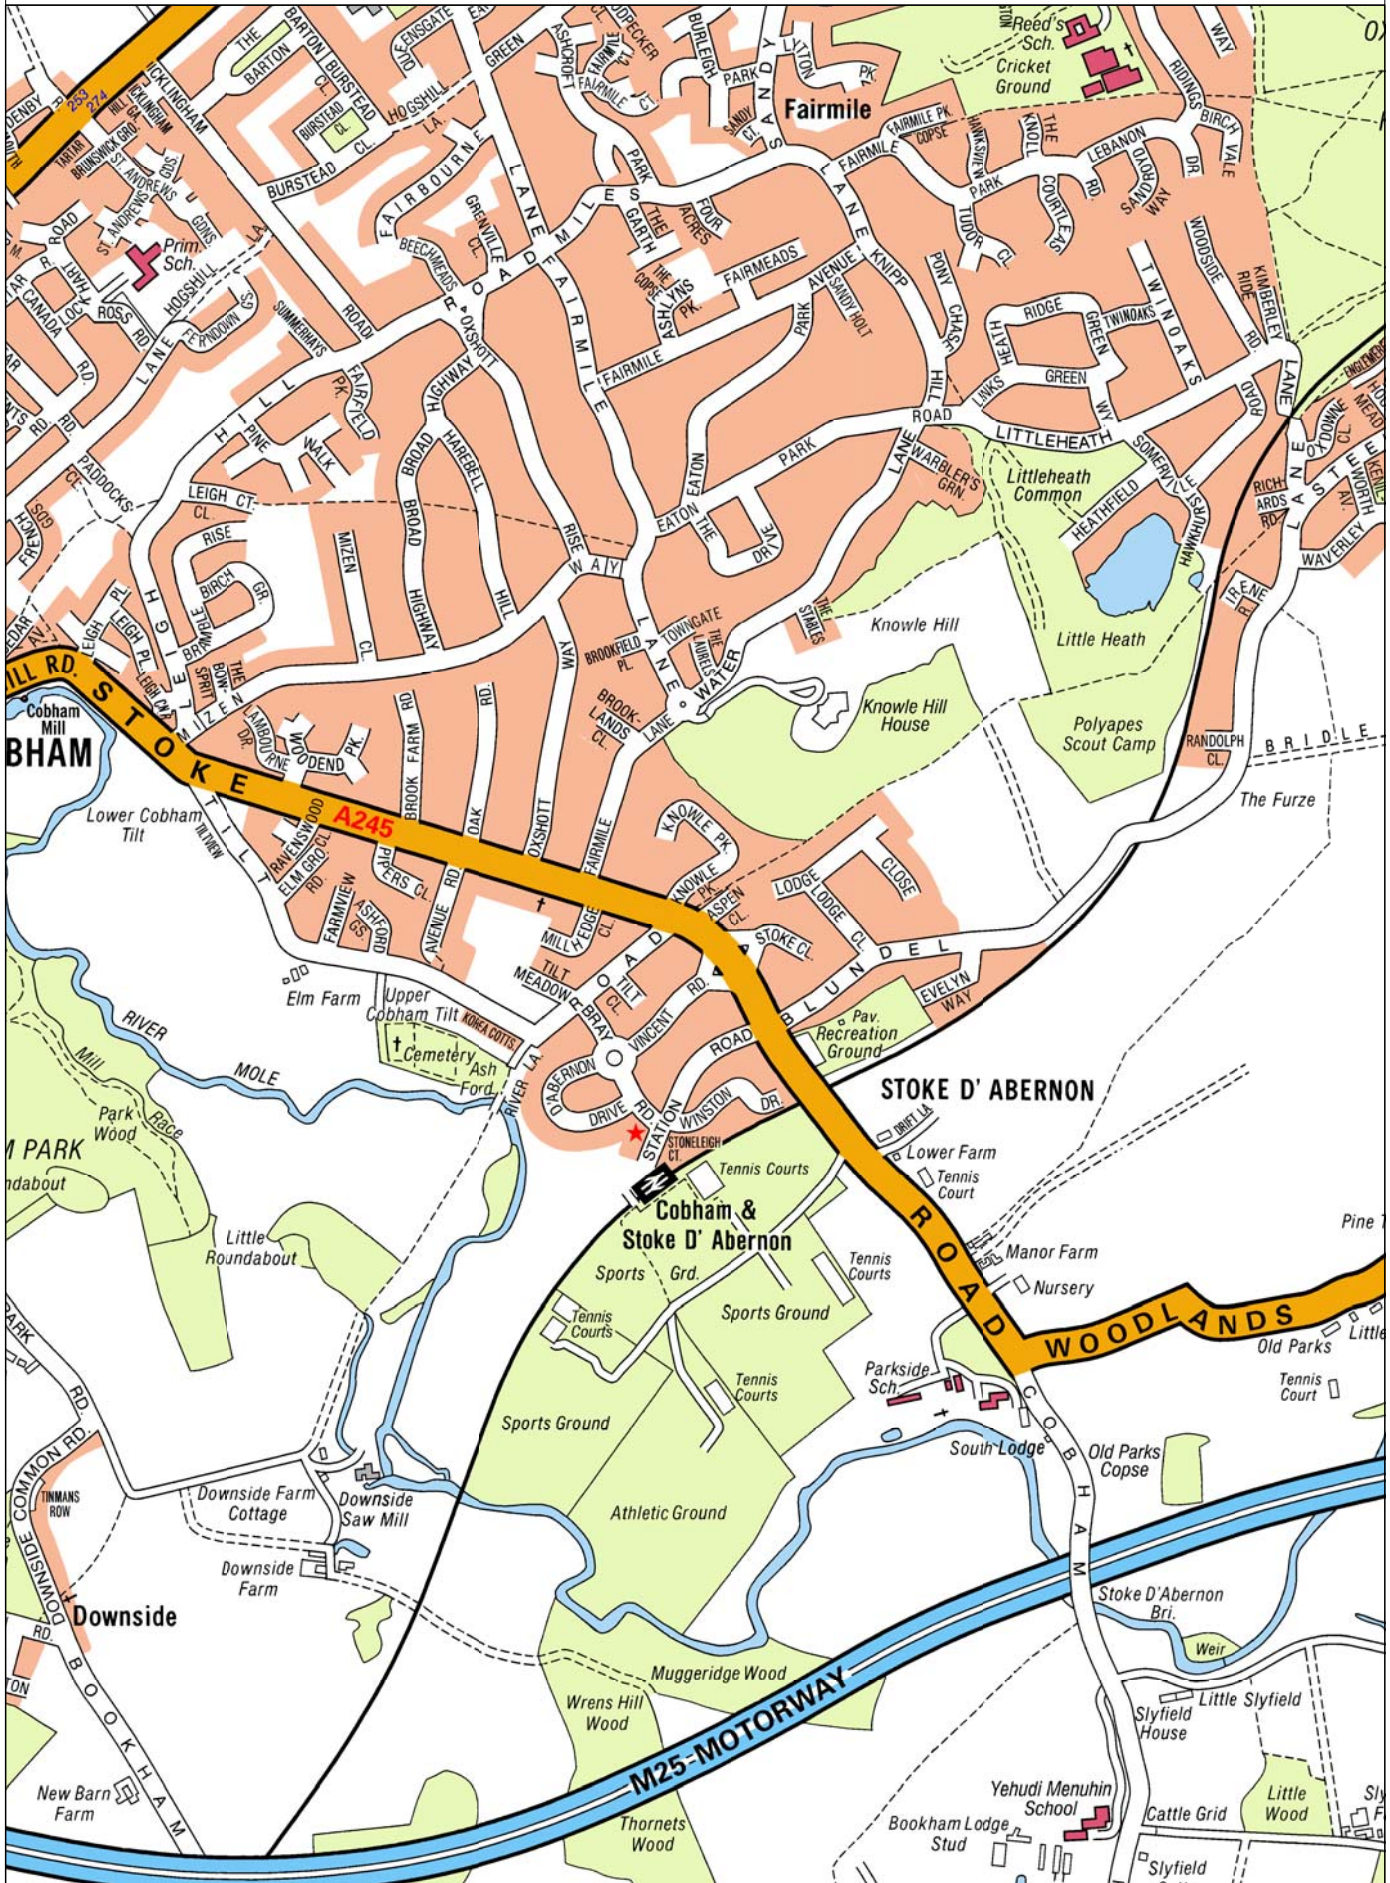

A245 Stoke Road

Scale 1:15000

© Crown Copyright Licence No. 10019613, Surrey County Council, 2006. Except A-Z mapping © Copyright of the Publishers Geographers' A-Z Map Company Ltd.

Date: 02/11/2009